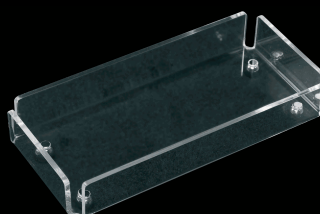

P695 Porta Pincéis

Porta pinceles
Coupelle
Make up brush holder
Make up burstenhalter